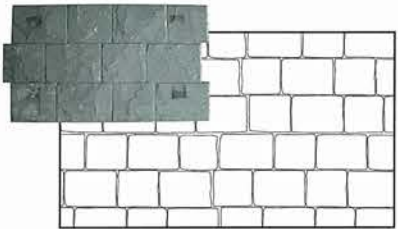

London Cobble