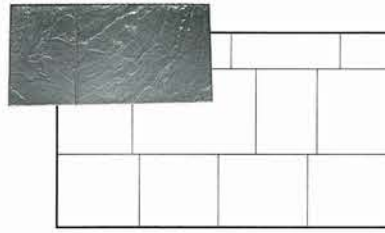

Brick Header Course (Soldier Course)
Av. Brick Size 195mm x 105mm

Large Tile Header
Brick Size 265 x 265mm

Stamp Impression Selection

Regal

Walkway Slate

Slate Tile

Bushrock (Crazy Stone)

Quarry Tile