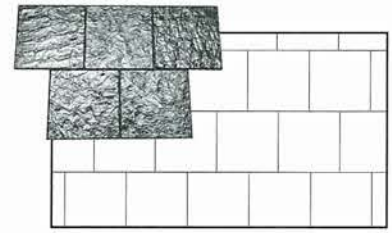

Brick Header Course (Soldier Course)
Av. Brick Size 195mm x 105mm

Large Tile Header
Brick Size 265 x 265mm

Stamp Impression Selection

Regal

Walkway Slate

Slate Tile

Bushrock (Crazy Stone)

Quarry Tile