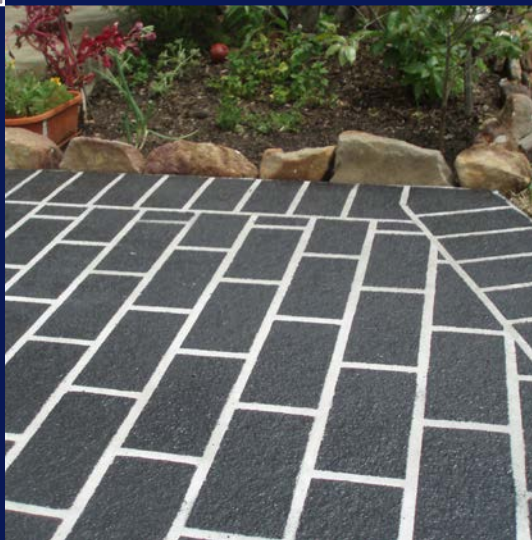

Need a Reliable Concreter?

We do:

- Driveways
- Patios
- Paths
- Stencils
- Coloured
- Stamp

Stencil Pattern Concrete

Stencil pattern concrete is an effect achieved by applying colours and patterns to freshly laid wet concrete.

Stamped Impression Concrete

Stamp impression is a system of adding colour, pattern and texture to a plain concrete slab at the time of pouring.

Coloured Concrete

Coloured concrete is a high quality pigment blend that is mixed into the concrete prior to pouring. This gives a depth of colour throughout the entire slab, allowing for long term colour performance.