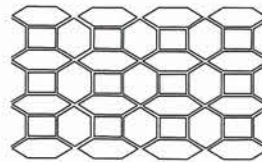

Forest Floor

Blushing Rose

Light Terracotta

Blue Gum

Cream

White

Stencil Pattern Selections

Block
Brick Size 398 x 192mm

Rustic Brick
Av. Brick Size 230 x 140mm

Mediterranean
Rectangle 172 x 116mm

Convict Stone
Av. Brick Size 240 x 237mm

Brick
Brick Size 226 x 105mm

Bushrock
Av. Brick Size 230 x 225mm

Herringbone
Av. Brick Size 195 x 90mm

10" Diamond Tile
Tile Size 262 x 262mm,
Diamond Size 100 x 100mm

European Fan
Av. Brick Size 130 x 100mm

Basket Weave
Brick Size 195 x 90mm

8" Quarry Tile
Tile Size 195 x 195mm

Ashlar Slate
Av. Brick Size 257 x 155mm