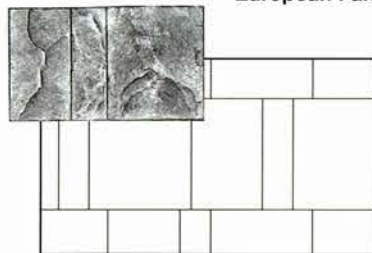

Federation