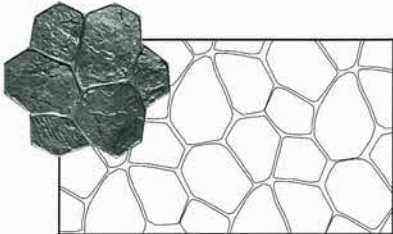

Stamped Impression Concrete

Stamp impression is a system of adding colour, pattern and texture to a plain concrete slab at the time of pouring.

Coloured Concrete

Coloured concrete is a high quality pigment blend that is mixed into the concrete prior to pouring. This gives a depth of colour throughout the entire slab, allowing for long term colour performance.

Brick Header Course (Soldier Course)
Av. Brick Size 195mm x 105mm

Large Tile Header
Brick Size 265 x 265mm

Stamp Impression Selection

Regal

Walkway Slate

Slate Tile

Bushrock (Crazy Stone)

Quarry Tile