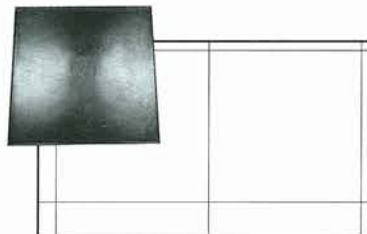

Brick Header Course (Soldier Course)
Av. Brick Size 195mm x 105mm

Large Tile Header
Brick Size 265 x 265mm

Stamp Impression Selection

Regal

Walkway Slate

Slate Tile

Bushrock (Crazy Stone)

Quarry Tile