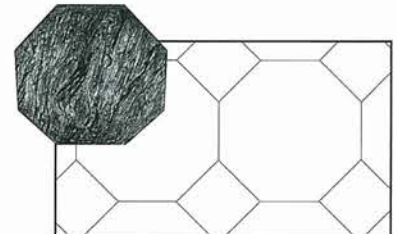

Brick Header Course (Soldier Course)
Av. Brick Size 195mm x 105mm

Large Tile Header
Brick Size 265 x 265mm

Stamp Impression Selection

Regal

Walkway Slate

Slate Tile

Bushrock (Crazy Stone)

Quarry Tile