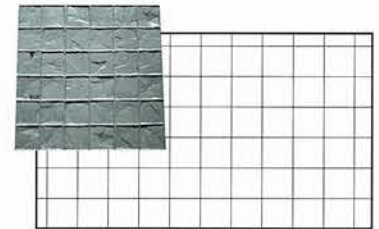

Stamp Impression Selection

Granite

Seamless border mat also available.

All jobs are guaranteed
Competitive Free Quotes
Please Call 0477 036 897
License No 240 249c